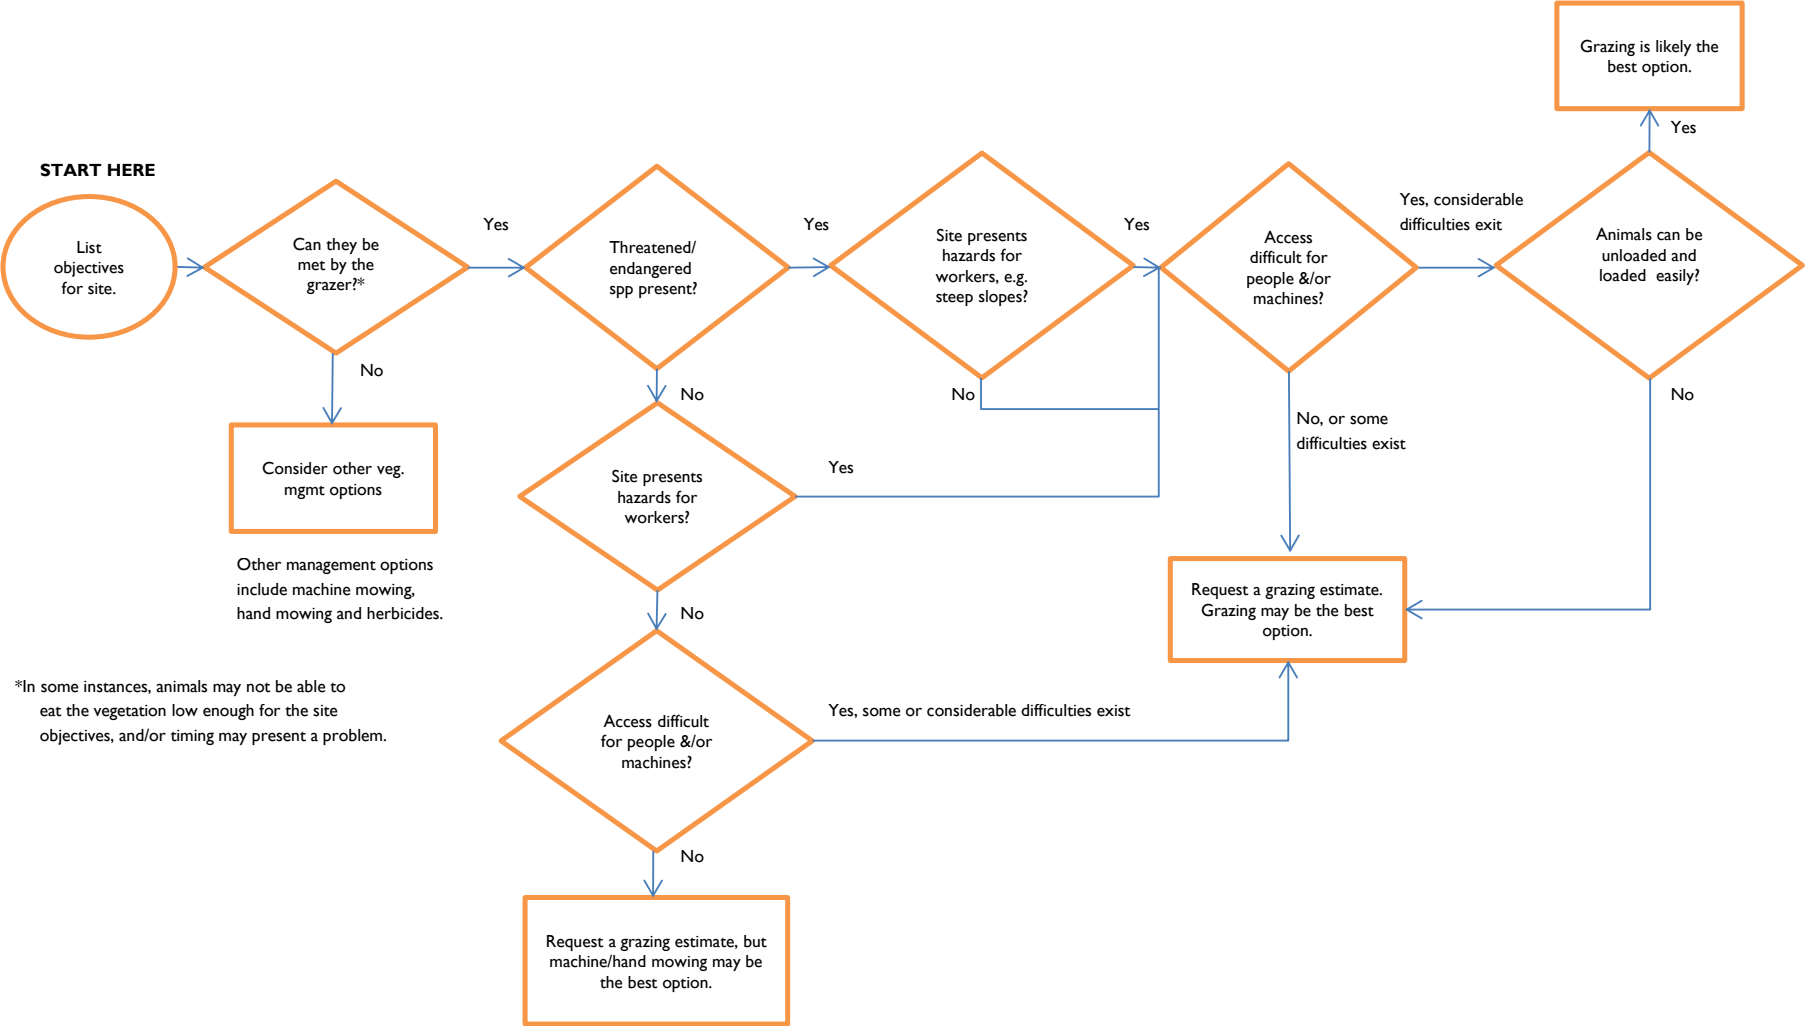

Public Works Vegetation Management Decision Tree for Grazing

Revised 8-18-15

*In some instances, animals may not be able to eat the vegetation low enough for the site objectives, and/or timing may present a problem.